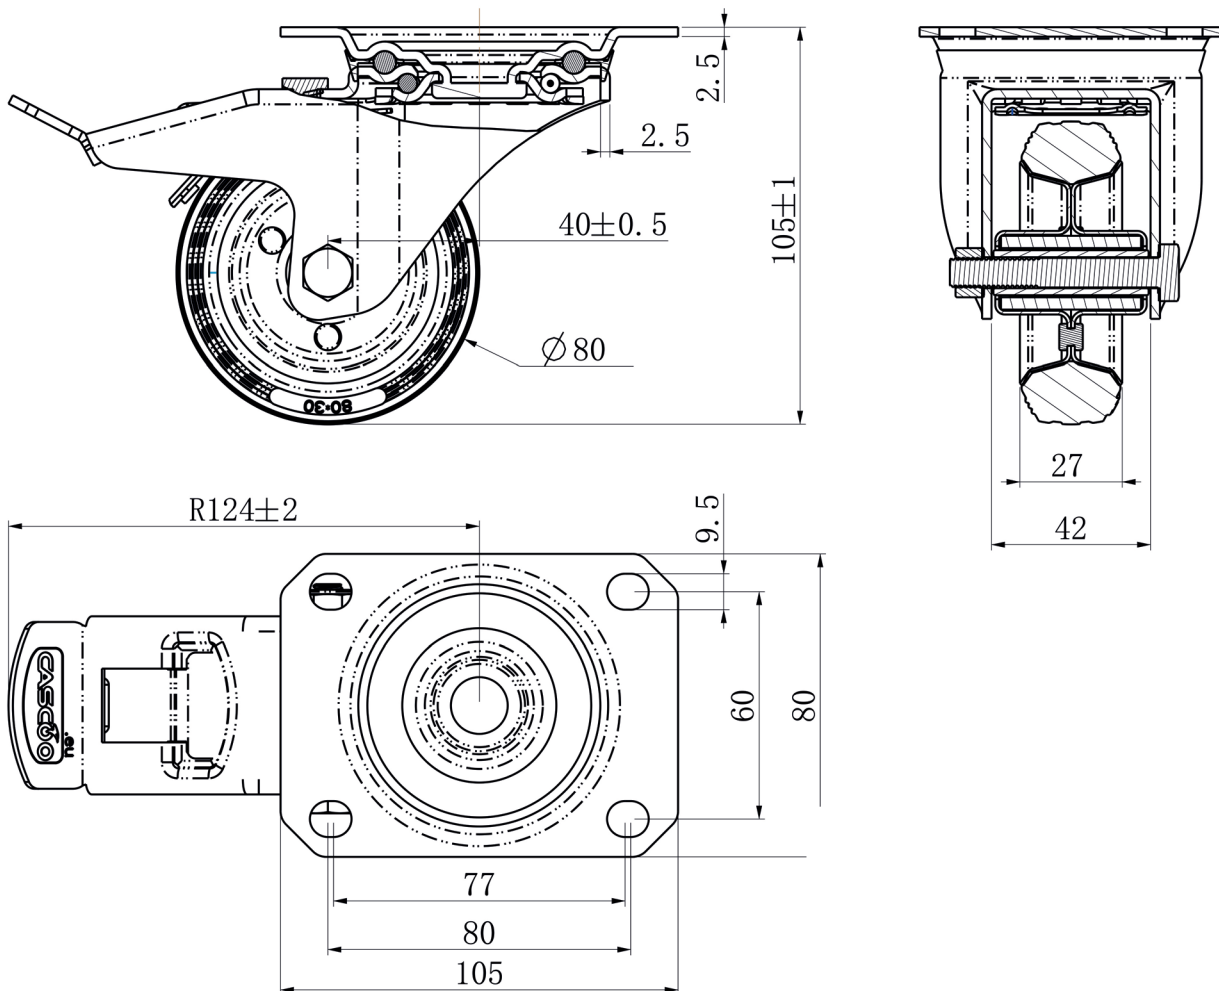

TBP25WC080SWR2R0N

SWIVEL CASTOR WITH TOTAL BRAKE Ø 80 MM SERIES SWR2 ROLLER BEARING

CASCOO Europe GmbH

Lütke Haar 15 • 59602 Rüthen • Germany
+49 2952 - 970629-0
info@cascoo.eu • www.cascoo.eu