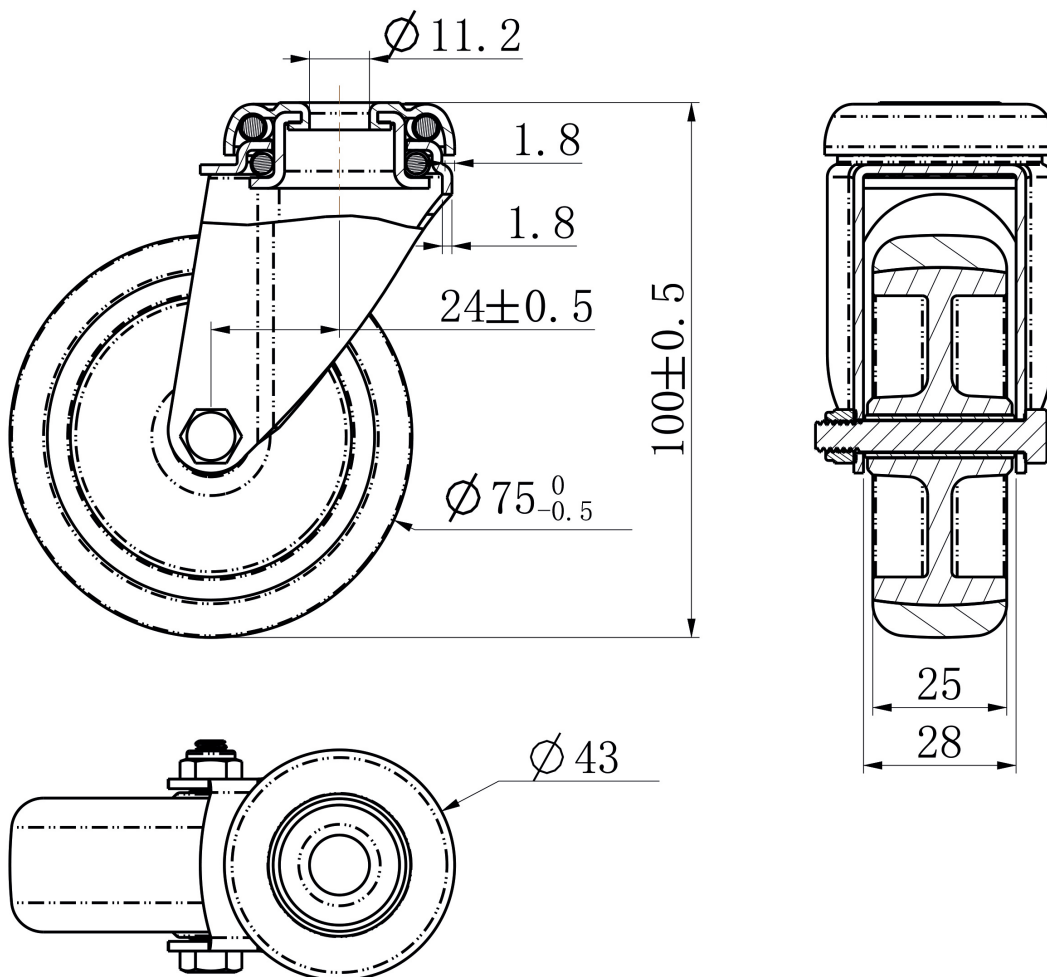

## BOLT HOLE SWIVEL CASTOR Ø 75 MM SERIES P2T2 PLAIN BEARING

### WHEEL

wheel diameter in mm	75
wheel width in mm	25
hub width in mm	28
screw size	M6
tread	thermopl. rubber 95° shore A grey
wheel center	polypropylene grey
bearing	plain bearing
threadguard	without separate threadguard
temperature range	-20°C to +60°C

### HOUSING

material thickness fitting in mm	2.00
material thickness fork in mm	2.00
fitting	bolt hole
mounting dimension in mm	11
offset dimension in mm	25
total height in mm	100
swivel radius in mm	0
dyn. load capacity in kg	75
test norm	DIN EN 12530

# BOLT HOLE SWIVEL CASTOR Ø 75 MM SERIES P2T2 PLAIN BEARING

**CASCOO Europe GmbH**

Lütke Haar 15 • 59602 Rüthen • Germany  
+49 2952 - 970629-0  
info@cascoo.eu • www.cascoo.eu