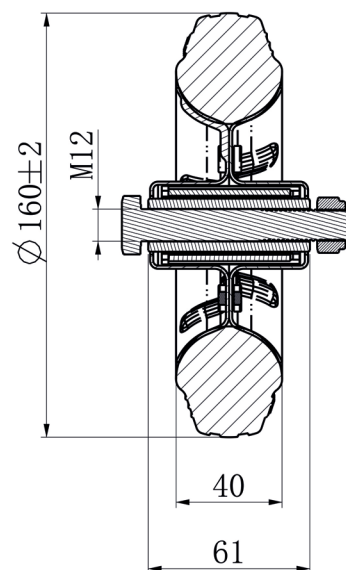

160SWS4R0N

WHEEL Ø 160 MM SERIES SWS4 ROLLER BEARING

WHEEL

wheel diameter in mm	160
wheel width in mm	40
hub width in mm	59
screw size	M12
tread	solid rubber 85° shore A black
wheel center	sheet steel blue passivated
bearing	roller bearing
threadguard	without separate threadguard
temperature range	-20°C to +60°C

HOUSING

material thickness fitting in mm	
material thickness fork in mm	
fitting	
mounting dimension in mm	
offset dimension in mm	0
total height in mm	
swivel radius in mm	0
dyn. load capacity in kg	135
test norm	DIN EN 12532

160SWS4R0N

WHEEL Ø 160 MM SERIES SWS4 ROLLER BEARING

CASCOO Europe GmbH

Lütke Haar 15 • 59602 Rüthen • Germany
+49 2952 - 970629-0
info@cascoo.eu • www.cascoo.eu