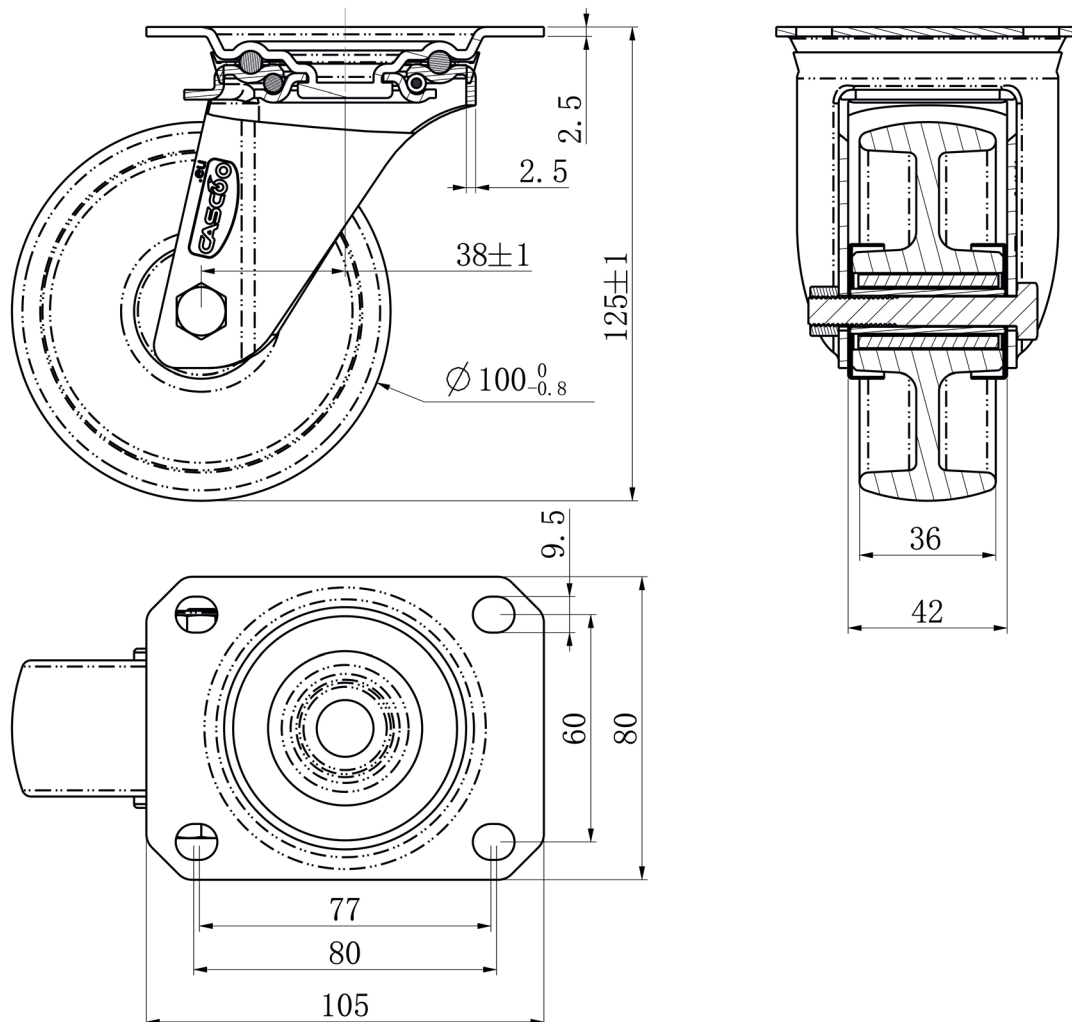

SBP25WC100N0N0R1W

SWIVEL CASTOR Ø 100 MM SERIES N0N0 ROLLER BEARING

CASCOO Europe GmbH

Lütke Haar 15 • 59602 Rüthen • Germany
+49 2952 - 970629-0
info@cascoo.eu • www.cascoo.eu