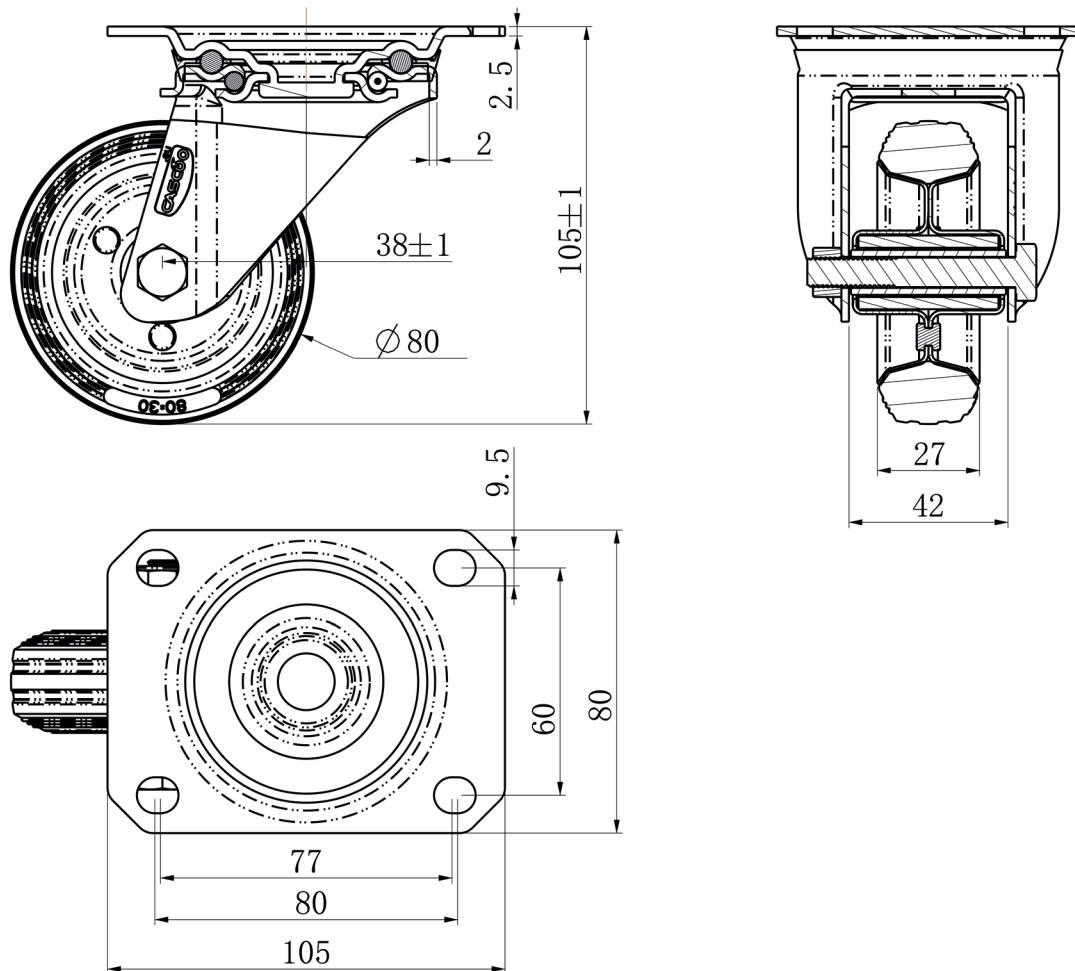

SBP26WC080SWR2R0N

SWIVEL CASTOR Ø 80 MM SERIES SWR2 ROLLER BEARING

WHEEL

wheel diameter in mm	80
wheel width in mm	27
hub width in mm	40
screw size	M8
tread	solid rubber 85° shore A grey
wheel center	sheet steel blue passivated
bearing	roller bearing
threadguard	without separate threadguard
temperature range	-20°C to +60°C

HOUSING

material thickness fitting in mm	2.50
material thickness fork in mm	2.00
fitting	plate
mounting dimension in mm	80 / 77 x 60
offset dimension in mm	40
total height in mm	105
swivel radius in mm	0
dyn. load capacity in kg	70
test norm	DIN EN 12532

**CASCOO Europe GmbH**

Lütke Haar 15 • 59602 Rüthen • Germany
+49 2952 - 970629-0
info@cascoo.eu • www.cascoo.eu

SBP26WC080SWR2R0N

SWIVEL CASTOR Ø 80 MM SERIES SWR2 ROLLER BEARING

CASCOO Europe GmbH

Lütke Haar 15 • 59602 Rüthen • Germany
+49 2952 - 970629-0
info@cascoo.eu • www.cascoo.eu