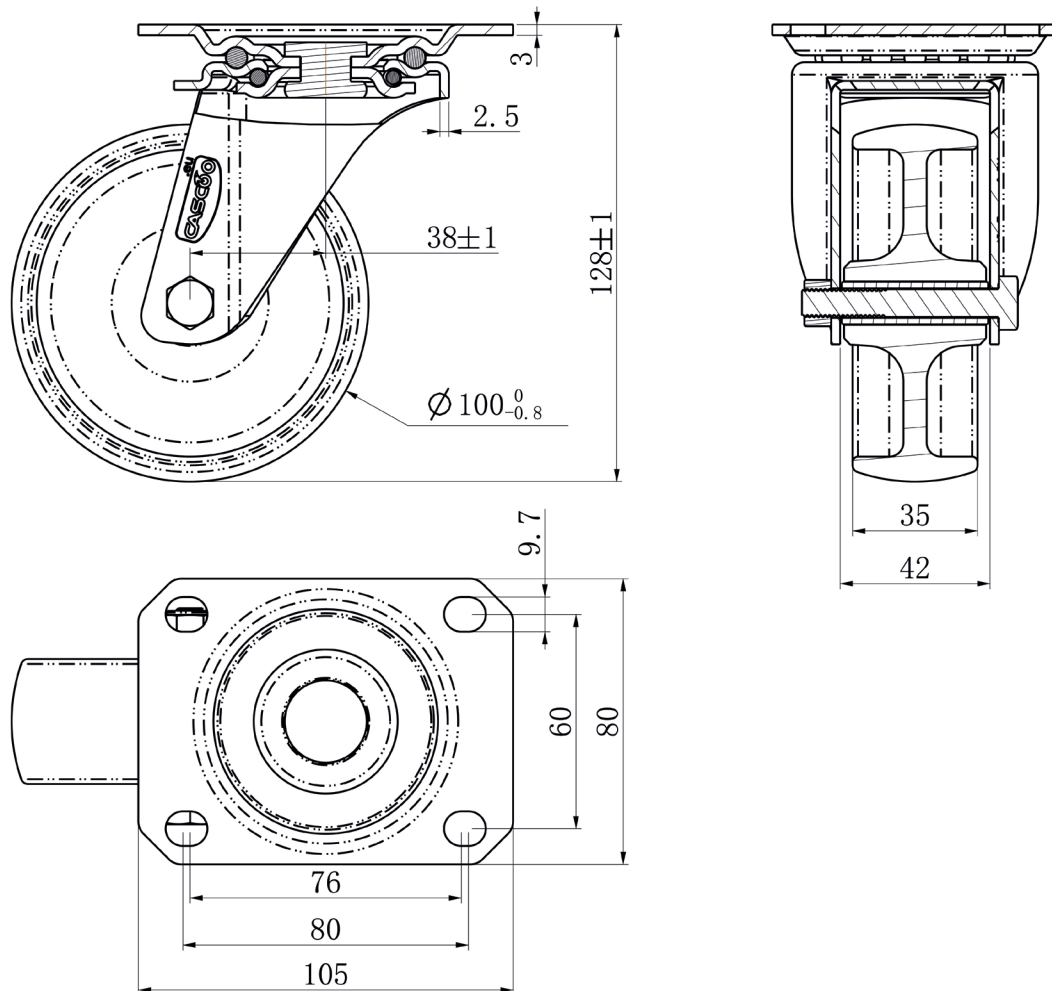

SPP21WC100C4C4P0N

SWIVEL CASTOR Ø 100 MM SERIES C4C4 PLAIN BEARING

WHEEL

wheel diameter in mm	100
wheel width in mm	36
hub width in mm	40
screw size	M8
tread	polyamide with fiberglass black
wheel center	polyamide with fiberglass black
bearing	plain bearing
threadguard	without separate threadguard
temperature range	-20°C to +280°C

HOUSING

material thickness fitting in mm	3.00
material thickness fork in mm	2.50
fitting	plate
mounting dimension in mm	80 / 77 x 60
offset dimension in mm	38
total height in mm	128
swivel radius in mm	0
dyn. load capacity in kg	100
test norm	DIN EN 12532

**CASCOO Europe GmbH**

Lütke Haar 15 • 59602 Rüthen • Germany
+49 2952 - 970629-0
info@cascoo.eu • www.cascoo.eu

SPP21WC100C4C4P0N

SWIVEL CASTOR Ø 100 MM SERIES C4C4 PLAIN BEARING

CASCOO Europe GmbH

Lütke Haar 15 • 59602 Rüthen • Germany
+49 2952 - 970629-0
info@cascoo.eu • www.cascoo.eu