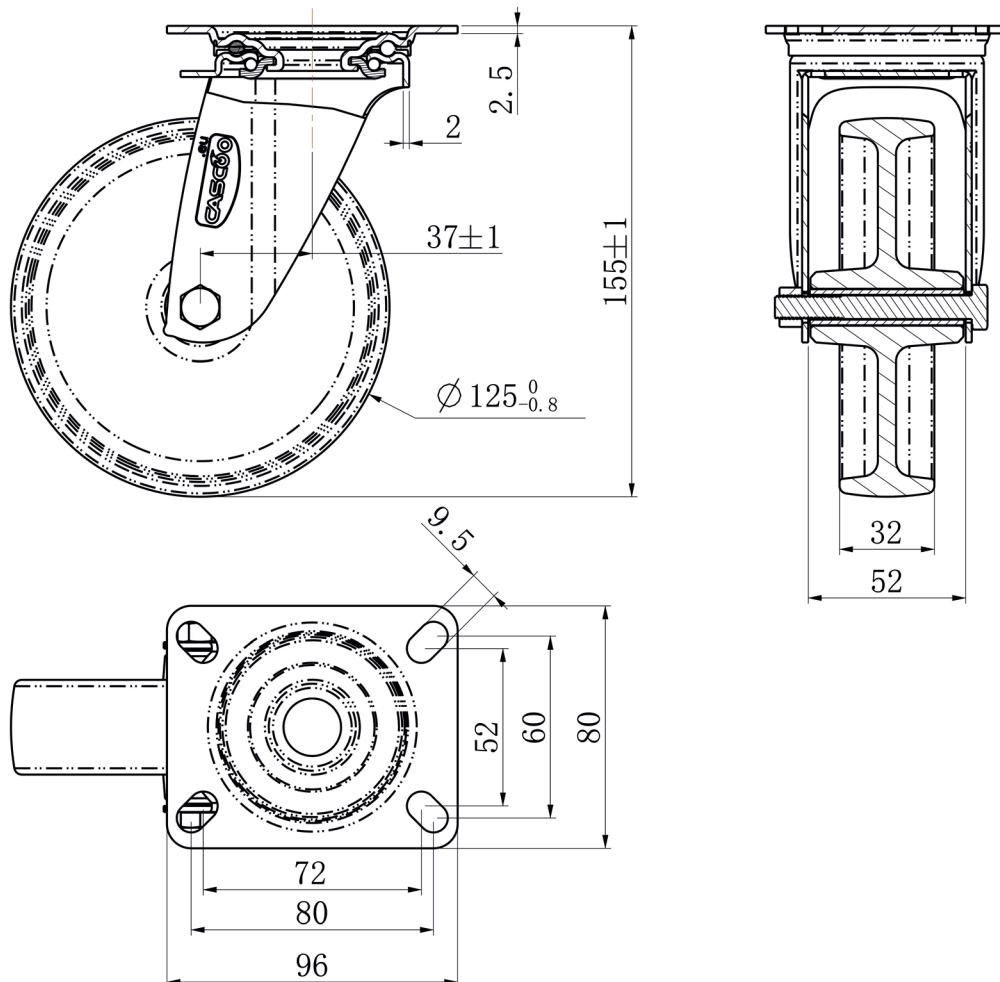

SIP36SC125N0N0L0N

SWIVEL CASTOR Ø 125 MM SERIES N0N0 PLAIN BEARING STAINLESS STEEL

WHEEL

wheel diameter in mm	125
wheel width in mm	32
hub width in mm	50
screw size	M8
tread	polyamide white
wheel center	polyamide white
bearing	plain bearing stainless steel
threadguard	without separate threadguard
temperature range	-40°C to +80°C

HOUSING

material thickness fitting in mm	2.50
material thickness fork in mm	2.00
fitting	plate
mounting dimension in mm	80 / 77 x 60
offset dimension in mm	40
total height in mm	155
swivel radius in mm	0
dyn. load capacity in kg	200
test norm	DIN EN 12532

**CASCOO Europe GmbH**

Lütke Haar 15 • 59602 Rüthen • Germany
+49 2952 - 970629-0
info@cascoo.eu • www.cascoo.eu

SIP36SC125N0N0L0N

SWIVEL CASTOR Ø 125 MM SERIES N0N0 PLAIN BEARING STAINLESS STEEL

CASCOO Europe GmbH