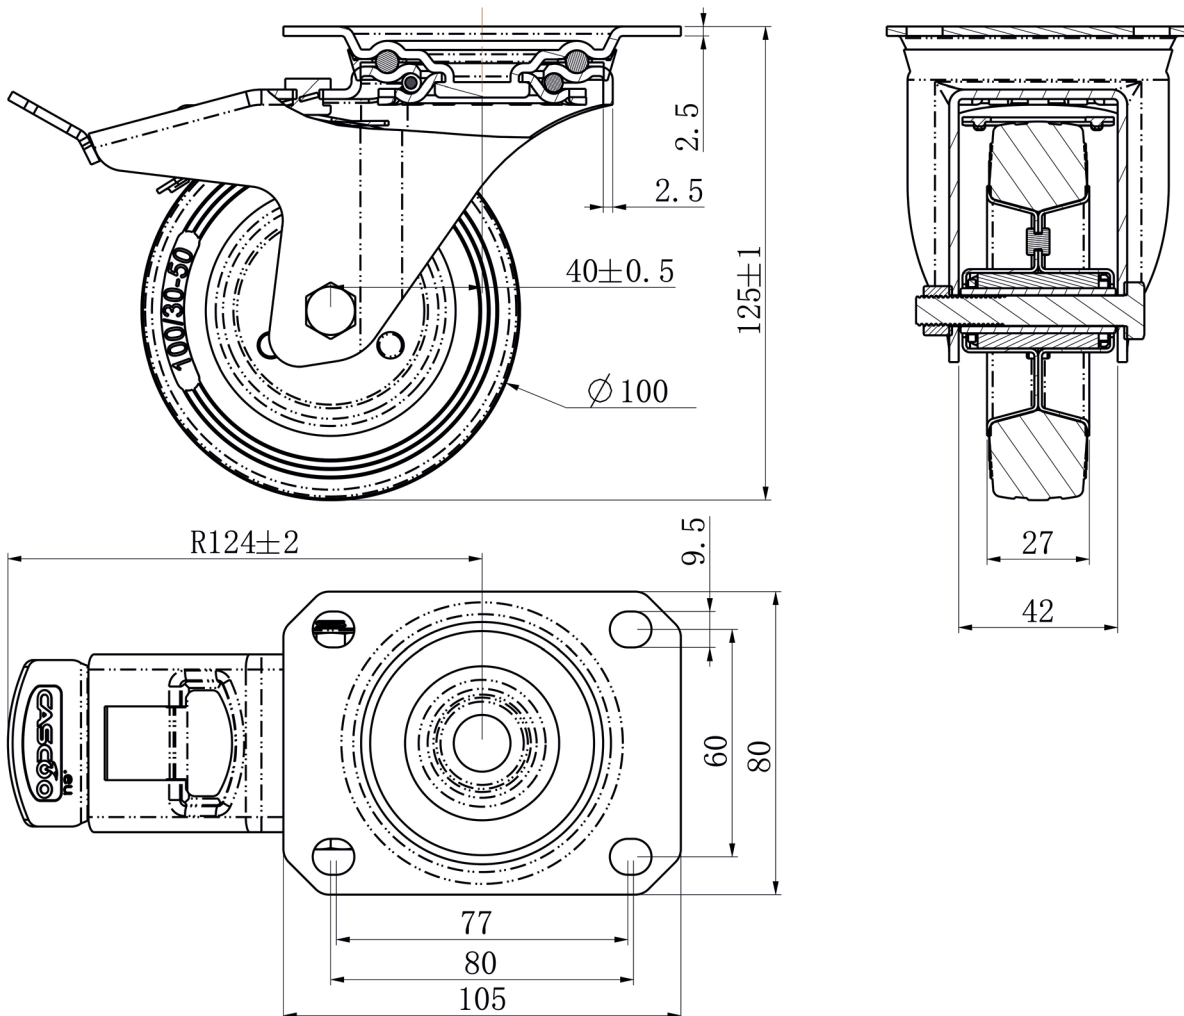

TBP25WC100SWR2R0N

SWIVEL CASTOR WITH TOTAL BRAKE Ø 100 MM SERIES SWR2 ROLLER BEARING

WHEEL

wheel diameter in mm	100
wheel width in mm	27
hub width in mm	40
screw size	M8
tread	solid rubber 85° shore A grey
wheel center	sheet steel blue passivated
bearing	roller bearing
threadguard	without separate threadguard
temperature range	-20°C to +60°C

HOUSING

material thickness fitting in mm	2.50
material thickness fork in mm	2.50
fitting	plate
mounting dimension in mm	80 / 77 x 60
offset dimension in mm	40
total height in mm	125
swivel radius in mm	127
dyn. load capacity in kg	75
test norm	DIN EN 12532

**CASCOO Europe GmbH**

Lütke Haar 15 • 59602 Rüthen • Germany
+49 2952 - 970629-0
info@cascoo.eu • www.cascoo.eu

TBP25WC100SWR2R0N

SWIVEL CASTOR WITH TOTAL BRAKE Ø 100 MM SERIES SWR2 ROLLER BEARING

CASCOO Europe GmbH